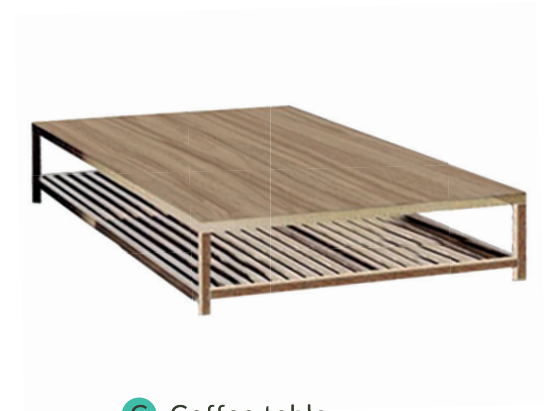

BEDROOM

- H BED (2)
- I OTTOMAN (2)
- J WORKING CHAIR (2)
- K BENCH (2)

DECK

- L BEANBAG (2)

ROOFTOP

- M OUTDOOR TABLE (1)
- N OUTDOOR CHAIR (4)

LAYOUT PLAN

SCALE

1:200

MOSS POOL VILLA

2 BEDROOMS - FURNITURE PACKAGE

Ceiling Fan
MR.Ken

A Sofa Set
Gervasoni

LIVING & DINING AREA

B Armchair

C Coffee table