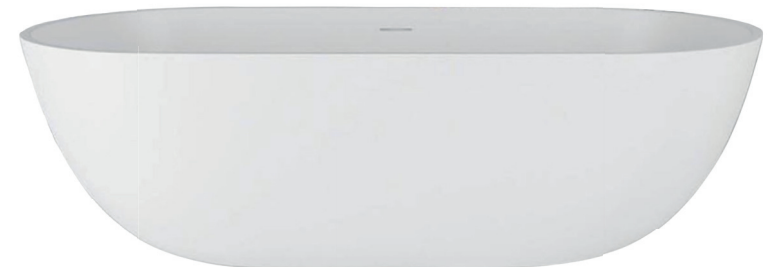

Bathtub
TRUSOL

REMARK : The company reserves the right to change/modify without prior notice, but still maintain the same standard.

DNA COLLECTION
8/58 Moo 4 Srisoonthorn,
Thalang, Phuket 83110

Tel : (+66)86 951 9198
Email : sales@villaqabalah.com
Website : www.villaqabalah.com